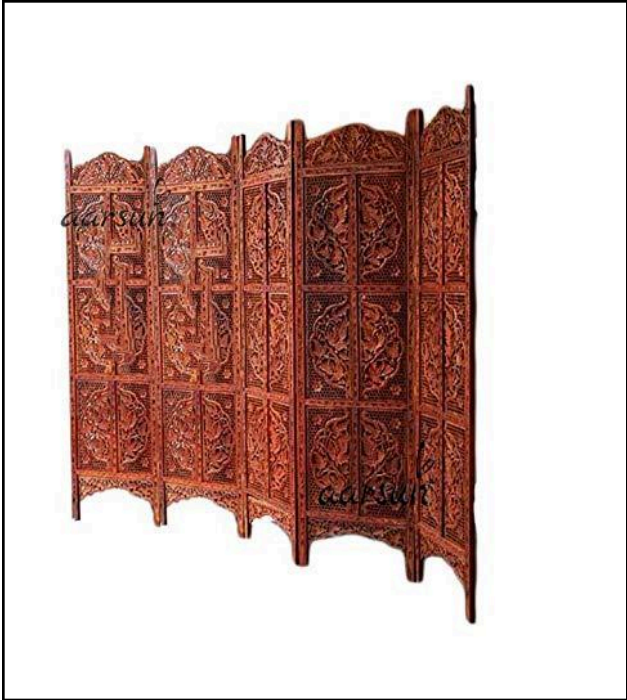

SHEESHAM PARTITION DESIGN

Whatsapp: [+918192999135](https://wa.me/+918192999135) **Tel:** [+918192999135](https://wa.me/+918192999135)

URL: <https://aarsunwoods.com/product-category/sheesham-wood-room-divider/>