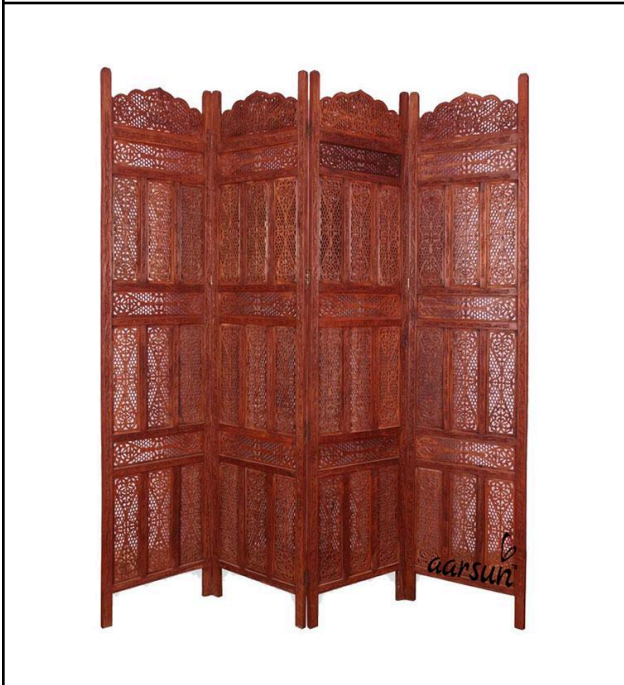

SHEESHAM PARTITION DESIGN

Whatsapp: [+918192999135](https://wa.me/+918192999135) **Tel:** [+918192999135](https://wa.me/+918192999135)

URL: <https://aarsunwoods.com/product-category/sheesham-wood-room-divider/>