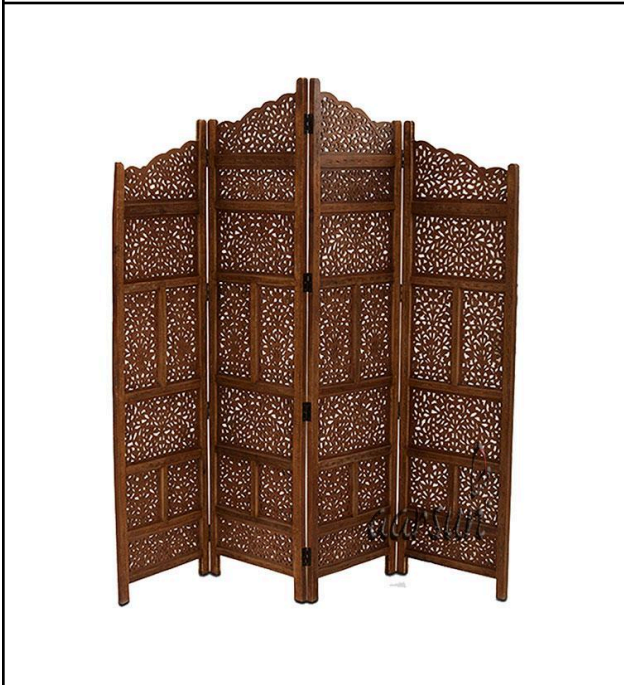

SHEESHAM PARTITION DESIGN

Whatsapp: [+918192999135](https://wa.me/+918192999135) **Tel:** [+918192999135](https://wa.me/+918192999135)

URL: <https://aarsunwoods.com/product-category/sheesham-wood-room-divider/>